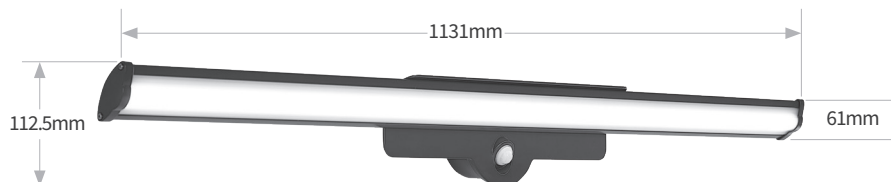

### Product Dimensions

- 1131mm x 112.5mm x 61mm
- Depth from wall fixing to front face = 86mm